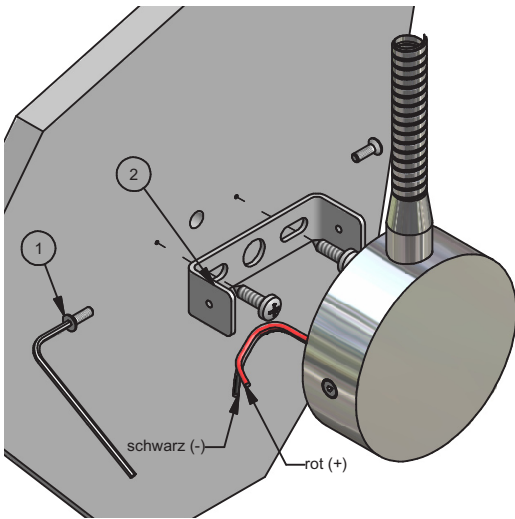

prebit®
Made in Germany

Montage- und Bedienungsanleitung
Installation and User Guide
Montage- en bedieningsinstructie
Instructions d'installation et d'exploitation

Flex05   Flex05-1   F5

04.12 (D) (GB) (NL) (FR) (I) (PL) (ES)

prebit GmbH   Tel.: +49 (0)2226 892280
Industriestrasse 21   Fax: +49 (0)2226 8922821
53359 Rheinbach   info@prebit.de
Germany   www.prebit.de