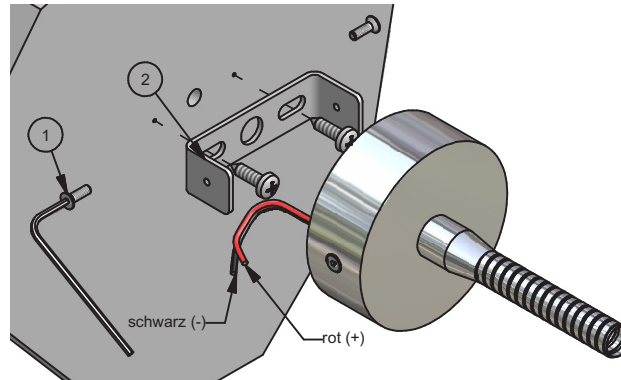

prebit®
Made in Germany

Montage- und Bedienungsanleitung
Installation and User Guide
Montage- en bedieningsinstructie
Instructions d'installation et d'exploitation

Flex05   Flex05-1   F5

04.12 (D) (GB) (NL) (FR) (I) (PL) (ES)

prebit GmbH   Tel.: +49 (0)2226 892280
Industriestrasse 21   Fax: +49 (0)2226 8922821
53359 Rheinbach   info@prebit.de
Germany   www.prebit.de