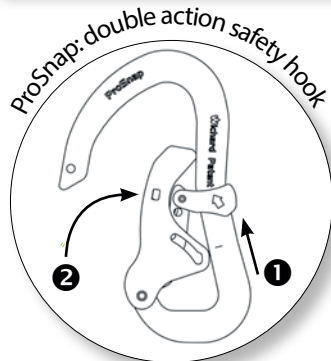

> Maximum safety

- ErgoLockSystem (patented): automatically closes and locks the snap hook
- Locking indicator
- Retro-reflective webbing, visible at night
- Overload indicator (as per ISAF offshore special regulations)

> Uniquely easy to use

- Easy opening snap hook
- V-Nose (patented): special tip makes hooking and unhooking easy with one hand
- Wide opening snap hook (26 mm)
- One of the most compact and light tethers on the market

Exclusive feature: SmartLoop

Product can adapt to suit all needs and users.
SmartLoop lets you:

- turn a single webbing tether into a double webbing tether (see fig. A)
- turn a double webbing tether into two single webbing tethers (see fig. B)

INFORMATION ABOUT THE ISO 12401:2009 STANDARD

For the amateur sailor safety, the standard demands:

- Self-locking carabine hooks
- A possible unhooking from the harness side (for people above 50Kgs)
- An impossible unhooking from the harness side for people below 50Kgs (children)