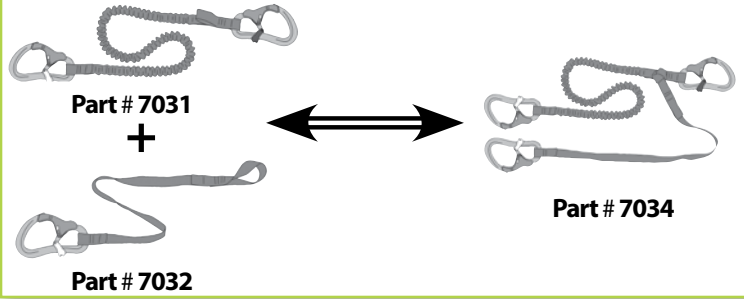

Exclusive feature: SmartLoop

Product can adapt to suit all needs and users.
SmartLoop lets you:

- turn a single webbing tether into a double webbing tether (see fig. A)
- turn a double webbing tether into two single webbing tethers (see fig. B)

Exclusive feature: EcoLogic

Removable snap hook lets you increase the lifespan of the product by replacing the webbing only.
Our exclusive EcoLogic feature makes ProLine a budget-friendly range!

Fig A

Fig B

INFORMATION ABOUT THE ISO 12401:2009 STANDARD

For the amateur sailor safety, the standard demands:

- Self-locking carabine hooks
- A possible unhooking from the harness side (for people above 50Kgs)
- An impossible unhooking from the harness side for people below 50Kgs (children)

Choose your tether (as per ISO 12401:2009)			
	> 50 Kg	≤ 50 Kg	≤ 50 Kg
7031	✓	✓	✗
7032	✗	✓	✓
7033	✗	✓	✓
7034	✓	✓	✗

Special materials for less weight and greater performance

Wichard carefully selects materials (aluminium, carbon fibre, etc.)
> ProSnap snap hooks are forged in special aluminium to ensure excellent rustproof qualities and minimum weight.
> ProLine webbings are designed with materials that absorb very little water and dry quickly.