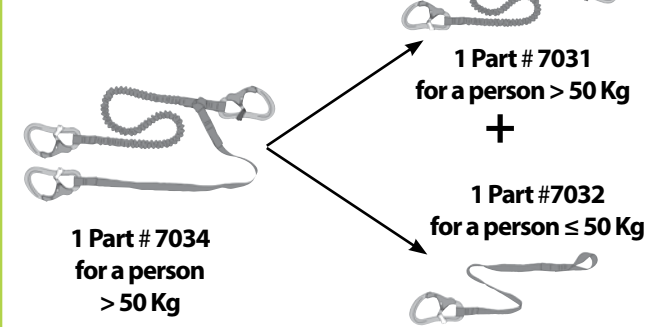

EcoLogic

SmartLoop

ProLine
Webbing

Part #	Description	Length Max	Weight Kg	TOPLIGHT Art-Nr.
7031	2 ProSnap snap hooks Elastic webbing incl. overload indicator	2 m	0.305	3287-131
7032	1 ProSnap hook Flat webbing incl. overload indicator	0.80 m	0.150	
7033	1 ProSnap hook Elastic webbing incl. overload indicator	1.40 m	0.175	3287-133
7034	3 ProSnap snap hooks Elastic + flat webbing incl. overload indicator	2 m + 1 m	0.455	3287-134

Exclusive feature: SmartLoop

Product can adapt to suit all needs and users.
SmartLoop lets you:

- turn a single webbing tether into a double webbing tether (see fig. A)
- turn a double webbing tether into two single webbing tethers (see fig. B)

Exclusive feature: EcoLogic

Removable snap hook lets you increase the lifespan of the product by replacing the webbing only.
Our exclusive EcoLogic feature makes ProLine a budget-friendly range!

Fig A

Fig B

INFORMATION ABOUT THE ISO 12401:2009 STANDARD

For the amateur sailor safety, the standard demands:

- Self-locking carabine hooks
- A possible unhooking from the harness side (for people above 50Kgs)
- An impossible unhooking from the harness side for people below 50Kgs (children)