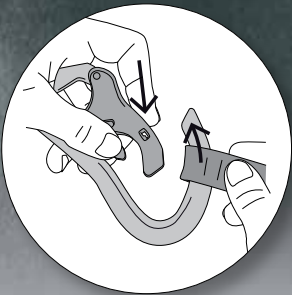

> Maximum safety

- ErgoLockSystem (patented): automatically closes and locks the snap hook
- Locking indicator
- Retro-reflective webbing, visible at night
- Overload indicator (as per ISAF offshore special regulations)

Exclusive feature: SmartLoop

Product can adapt to suit all needs and users.
SmartLoop lets you:

- turn a single webbing tether into a double webbing tether (see fig. A)
- turn a double webbing tether into two single webbing tethers (see fig. B)

Exclusive feature: EcoLogic

Removable snap hook lets you increase the lifespan of the product by replacing the webbing only.
Our exclusive EcoLogic feature makes ProLine a budget-friendly range!

Fig A

Fig B

INFORMATION ABOUT THE ISO 12401:2009 STANDARD

For the amateur sailor safety, the standard demands:

- Self-locking carabine hooks
- A possible unhooking from the harness side (for people above 50Kgs)
- An impossible unhooking from the harness side for people below 50Kgs (children)