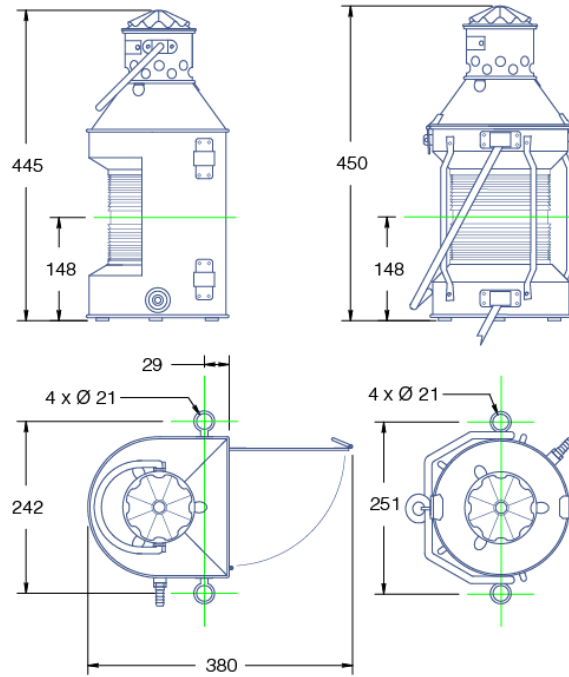

Navigation light  
 DHR70 Propane

Navigation light  
 DHR70 Propane Spare parts