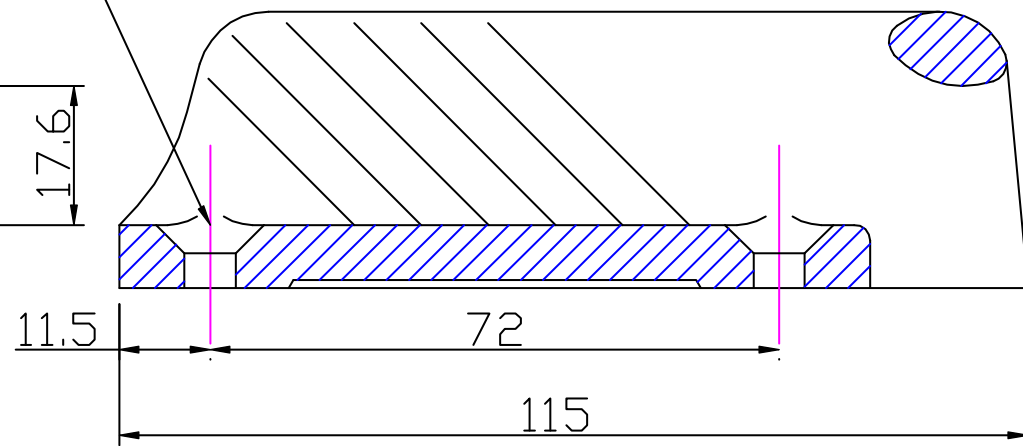

Material:
 Nylon

Installation Drawing for: -
CL231
 Midi
 with Integral Fairlead

2 Holes Ø6.5
 countersunk Ø13.7x90°

Section 'AA'

Clamcleats Limited
 Watchmead
 Welwyn Garden City
 Hertfordshire AL7 1AP
 England

Telephone +44 (0)1707 330101
 Fax +44 (0)1707 321269
<http://www.clamcleat-rope-cleats.com>

Scale 1:1
 All dimensions in mm.

Issue: 1. June 1999
 ID228.dwg

Material:
 Nylon

Installation Drawing for:—
CL228
 Vertical
 with Integral Fairlead