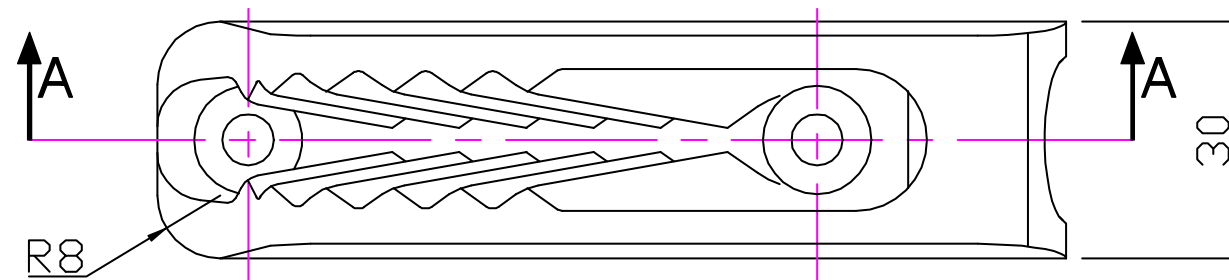

Material:
 Nylon

Installation Drawing for: -
CL231
 Midi
 with Integral Fairlead

2 Holes Ø6.5
 countersunk Ø13.7x90°

Section 'AA'

Clamcleats Limited
 Watchmead
 Welwyn Garden City
 Hertfordshire AL7 1AP
 England

Telephone +44 (0)1707 330101
 Fax +44 (0)1707 321269
<http://www.clamcleat-rope-cleats.com>

Scale 1:1
 All dimensions in mm.

Issue: 1. June 1999
 ID228.dwg

Material:
 Nylon

Installation Drawing for:—
CL228
 Vertical
 with Integral Fairlead