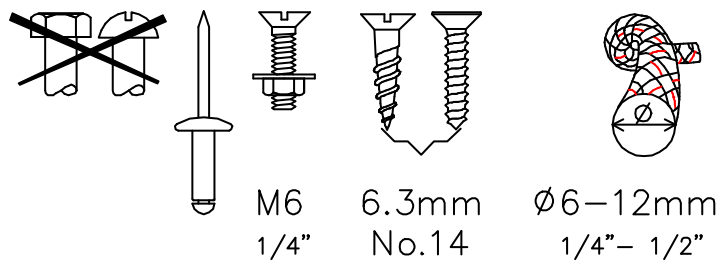

Material:
 Nylon

Installation Drawing for: -
CL231
 Midi
 with Integral Fairlead

2 Holes Ø6.5
 countersunk Ø13.7x90°

Section 'AA'

Clamcleats Limited
 Watchmead
 Welwyn Garden City
 Hertfordshire AL7 1AP
 England

Telephone +44 (0)1707 330101
 Fax +44 (0)1707 321269
<http://www.clamcleat-rope-cleats.com>

Scale 1:1
 All dimensions in mm.

Issue: 1. June 1999
 ID228.dwg

Material:
 Nylon

Installation Drawing for:—
CL228
 Vertical
 with Integral Fairlead