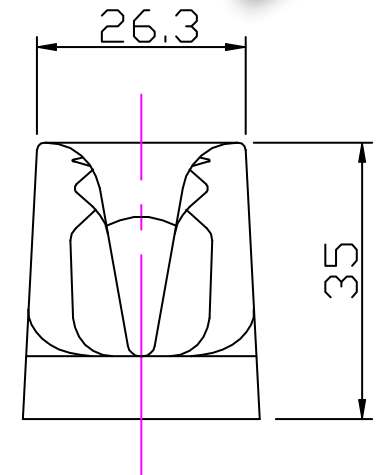

Material:
 Nylon

Installation Drawing for: -
CL231
 Midi
 with Integral Fairlead

2 Holes Ø6.5
 countersunk Ø13.7x90°

Section 'AA'

Clamcleats Limited
 Watchmead
 Welwyn Garden City
 Hertfordshire AL7 1AP
 England

Telephone +44 (0)1707 330101
 Fax +44 (0)1707 321269
<http://www.clamcleat-rope-cleats.com>

Scale 1:1
 All dimensions in mm.

Issue: 1. June 1999
 ID228.dwg

Material:
 Nylon

Installation Drawing for:—
CL228
 Vertical
 with Integral Fairlead