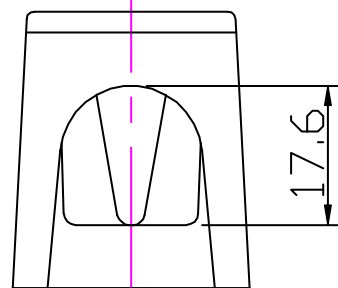

Material:
 Nylon

Installation Drawing for: -
CL231
 Midi
 with Integral Fairlead

2 Holes Ø6.5
 countersunk Ø13.7x90°

Section 'AA'

Clamcleats Limited
 Watchmead
 Welwyn Garden City
 Hertfordshire AL7 1AP
 England

Telephone +44 (0)1707 330101
 Fax +44 (0)1707 321269
<http://www.clamcleat-rope-cleats.com>

Scale 1:1
 All dimensions in mm.

Issue: 1. June 1999
 ID228.dwg

Material:
 Nylon

Installation Drawing for:—
CL228
 Vertical
 with Integral Fairlead