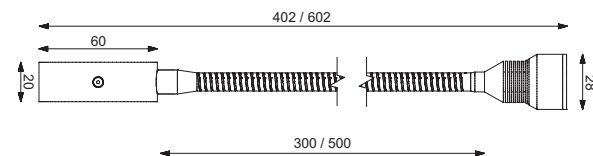

Reading light Flex 01-1

- infinitely variable dimming via the integrated Soft switch
- pleasant warm white (3.000 K) High-Power LED 3 W
- angle of radiation 25° or 44°
- ready for 10 - 30 Volt DC

CG	CM	GG		
211 134 05	211 134 07	211 134 09	300 mm	25°
211 137 05	211 137 07	211 137 09	300 mm	44°
201 134 05	201 134 07	201 134 09	500 mm	25°
201 137 05	201 137 07	201 137 09	500 mm	44°