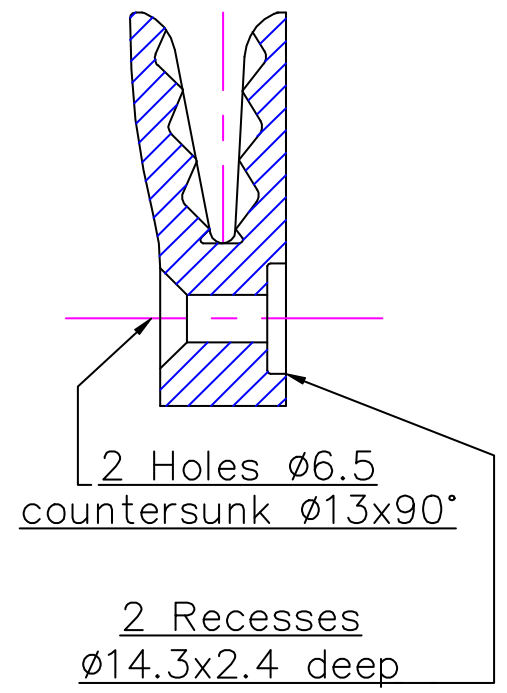

Section 'AA'

Clamcleat®
 Rope cleats

Clamcleats Limited
 Watchmead
 Welwyn Garden City
 Hertfordshire AL7 1AP
 England

Telephone +44 (0)1707 330101
 Fax +44 (0)1707 321269
<http://www.clamcleat-rope-cleats.com>

Scale 1:1
 All dimensions in mm.

Issue: 1.	Dec 1998
ID206.dwg	
Material:	Nylon
Installation Drawing for:—	
CL206	
Lateral (Starboard)	

Section 'AA'

Clamcleats Limited
 Watchmead
 Welwyn Garden City
 Hertfordshire AL7 1AP
 England

Telephone +44 (0)1707 330101
 Fax +44 (0)1707 321269
<http://www.clamcleat-rope-cleats.com>

Scale 1:1
 All dimensions in mm.

Issue: 1.	Dec 1998
ID207.dwg	
Material:	Nylon
Installation Drawing for: -	
CL207	
Lateral (Port)	