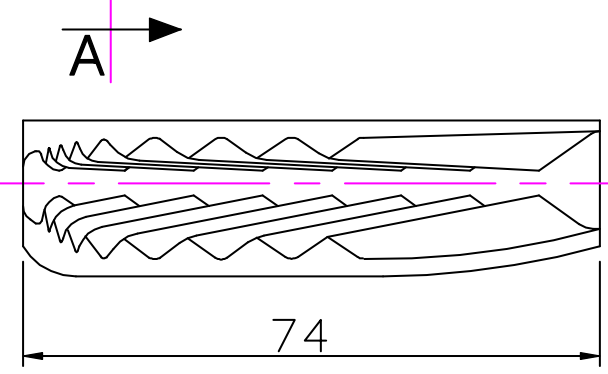

Section 'AA'

Clamcleat®
 Rope cleats

Clamcleats Limited
 Watchmead
 Welwyn Garden City
 Hertfordshire AL7 1AP
 England

Telephone +44 (0)1707 330101
 Fax +44 (0)1707 321269
<http://www.clamcleat-rope-cleats.com>

Scale 1:1
 All dimensions in mm.

Issue: 1.	Dec 1998
ID206.dwg	
Material:	Nylon
Installation Drawing for:—	
CL206	
Lateral (Starboard)	

Section 'AA'

Clamcleats Limited
 Watchmead
 Welwyn Garden City
 Hertfordshire AL7 1AP
 England

Telephone +44 (0)1707 330101
 Fax +44 (0)1707 321269
<http://www.clamcleat-rope-cleats.com>

Scale 1:1
 All dimensions in mm.

Issue: 1.	Dec 1998
ID207.dwg	
Material:	Nylon
Installation Drawing for: -	
CL207	
Lateral (Port)	