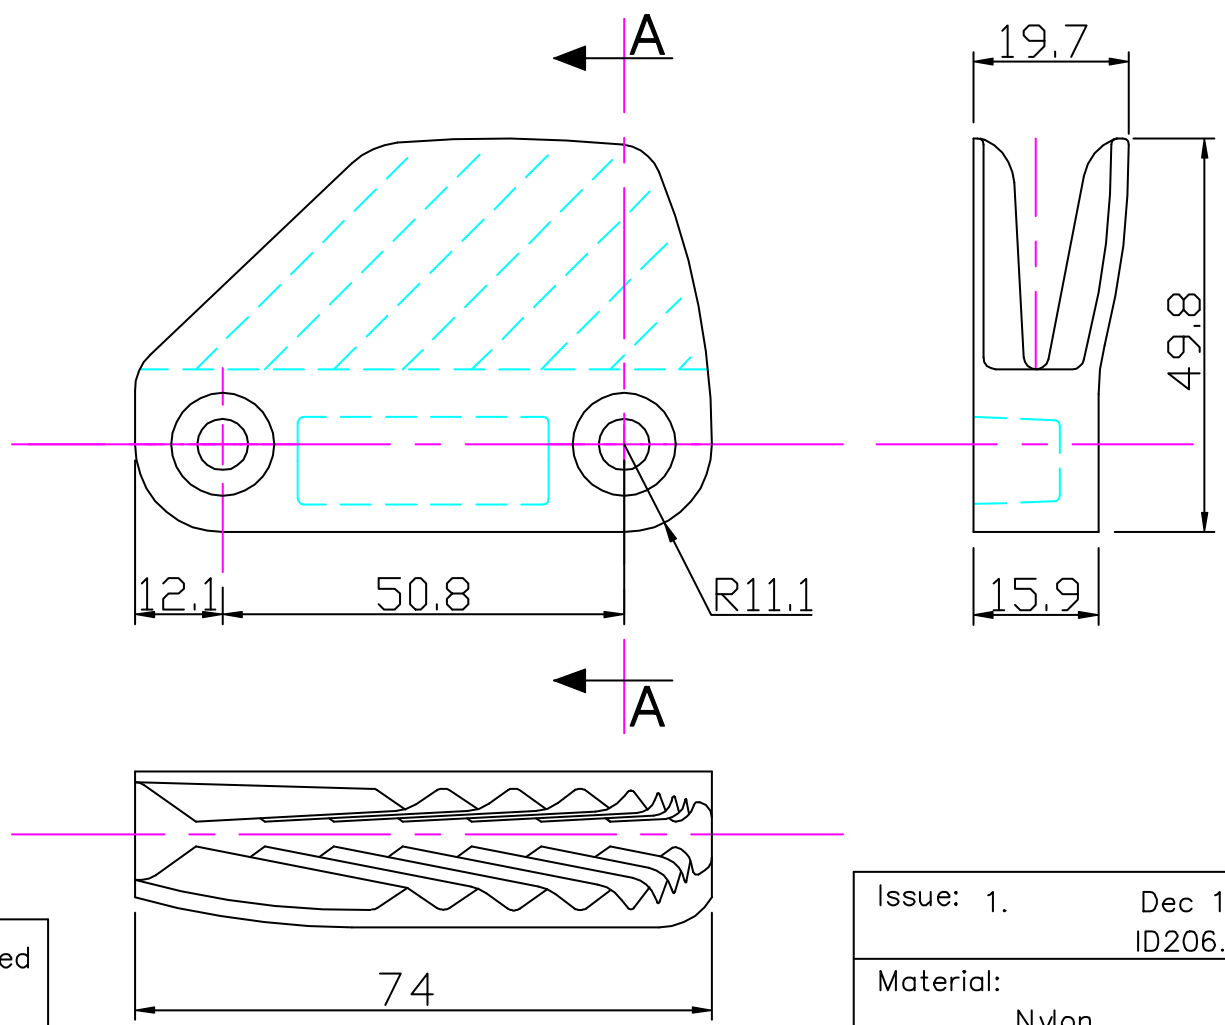

Clamcleat®
Rope cleats

Clamcleats Limited
Watchmead
Welwyn Garden City
Hertfordshire AL7 1AP
England

Telephone +44 (0)1707 330101
Fax +44 (0)1707 321269
<http://www.clamcleat-rope-cleats.com>

Scale 1:1
All dimensions in mm.

Issue: 1.	Dec 1998
ID206.dwg	
Material:	Nylon
Installation Drawing for:—	
CL206	
Lateral (Starboard)