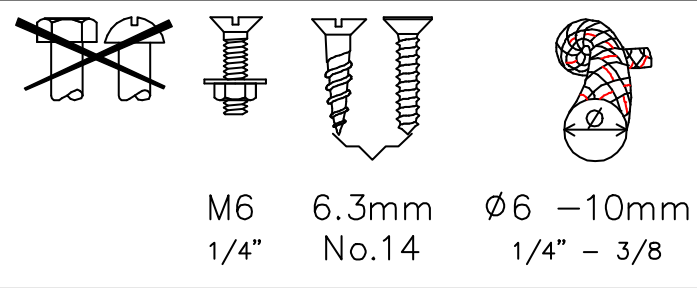

Section 'AA'

Clamcleat®
 Rope cleats

Clamcleats Limited
 Watchmead
 Welwyn Garden City
 Hertfordshire AL7 1AP
 England

Telephone +44 (0)1707 330101
 Fax +44 (0)1707 321269
<http://www.clamcleat-rope-cleats.com>

Scale 1:1
 All dimensions in mm.

Issue: 1.	Dec 1998
ID206.dwg	
Material:	Nylon
Installation Drawing for:—	
CL206	
Lateral (Starboard)	

Section 'AA'

Clamcleats Limited
 Watchmead
 Welwyn Garden City
 Hertfordshire AL7 1AP
 England

Telephone +44 (0)1707 330101
 Fax +44 (0)1707 321269
<http://www.clamcleat-rope-cleats.com>

Scale 1:1
 All dimensions in mm.

Issue: 1.	Dec 1998
ID207.dwg	
Material:	Nylon
Installation Drawing for: -	
CL207	
Lateral (Port)	