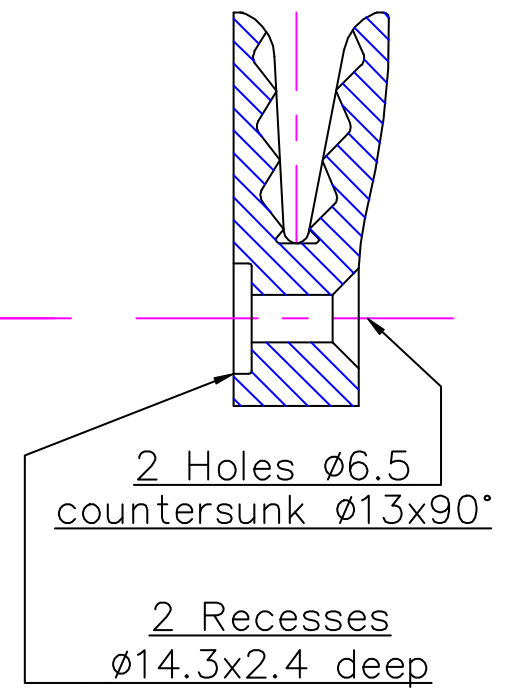

Section 'AA'

Clamcleat®
 Rope cleats

Clamcleats Limited
 Watchmead
 Welwyn Garden City
 Hertfordshire AL7 1AP
 England

Telephone +44 (0)1707 330101
 Fax +44 (0)1707 321269
<http://www.clamcleat-rope-cleats.com>

Scale 1:1
 All dimensions in mm.

Issue: 1.	Dec 1998
ID206.dwg	
Material:	Nylon
Installation Drawing for:—	
CL206	
Lateral (Starboard)	

Section 'AA'

Clamcleats Limited
 Watchmead
 Welwyn Garden City
 Hertfordshire AL7 1AP
 England

Telephone +44 (0)1707 330101
 Fax +44 (0)1707 321269
<http://www.clamcleat-rope-cleats.com>

Scale 1:1
 All dimensions in mm.

Issue: 1.	Dec 1998
ID207.dwg	
Material:	Nylon
Installation Drawing for: -	
CL207	
Lateral (Port)	