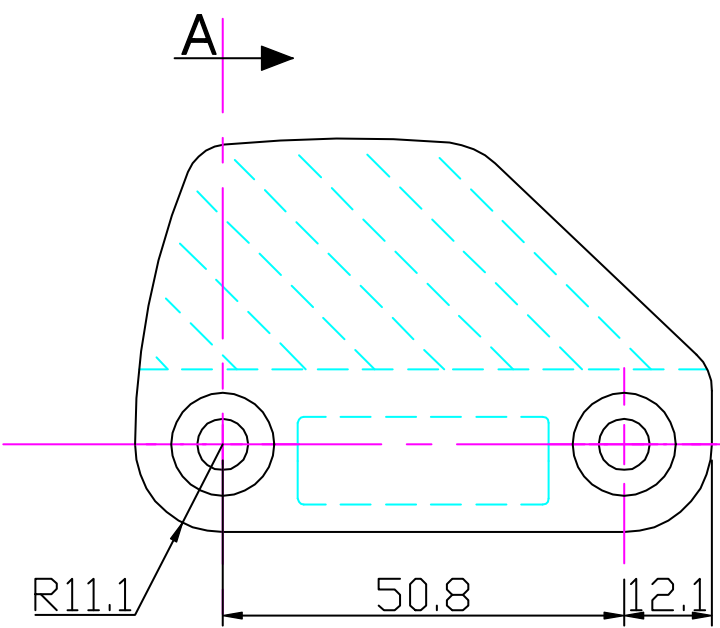

Scale 1:1
 All dimensions in mm.

Issue: 1.	Dec 1998
ID206.dwg	
Material:	Nylon
Installation Drawing for:—	
CL206	
Lateral (Starboard)	

Section 'AA'

Clamcleats Limited
 Watchmead
 Welwyn Garden City
 Hertfordshire AL7 1AP
 England

Telephone +44 (0)1707 330101
 Fax +44 (0)1707 321269
<http://www.clamcleat-rope-cleats.com>

Scale 1:1
 All dimensions in mm.

Issue: 1.	Dec 1998
ID207.dwg	
Material:	Nylon
Installation Drawing for: -	
CL207	
Lateral (Port)	