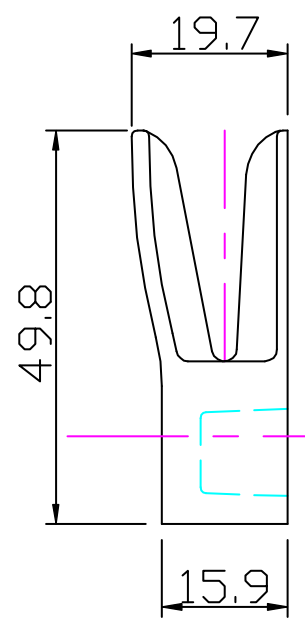

Scale 1:1
 All dimensions in mm.

Issue: 1.	Dec 1998
ID206.dwg	
Material:	Nylon
Installation Drawing for:—	
CL206	
Lateral (Starboard)	

Section 'AA'

Clamcleats Limited
 Watchmead
 Welwyn Garden City
 Hertfordshire AL7 1AP
 England

Telephone +44 (0)1707 330101
 Fax +44 (0)1707 321269
<http://www.clamcleat-rope-cleats.com>

Scale 1:1
 All dimensions in mm.

Issue: 1.	Dec 1998
ID207.dwg	
Material:	Nylon
Installation Drawing for: -	
CL207	
Lateral (Port)	