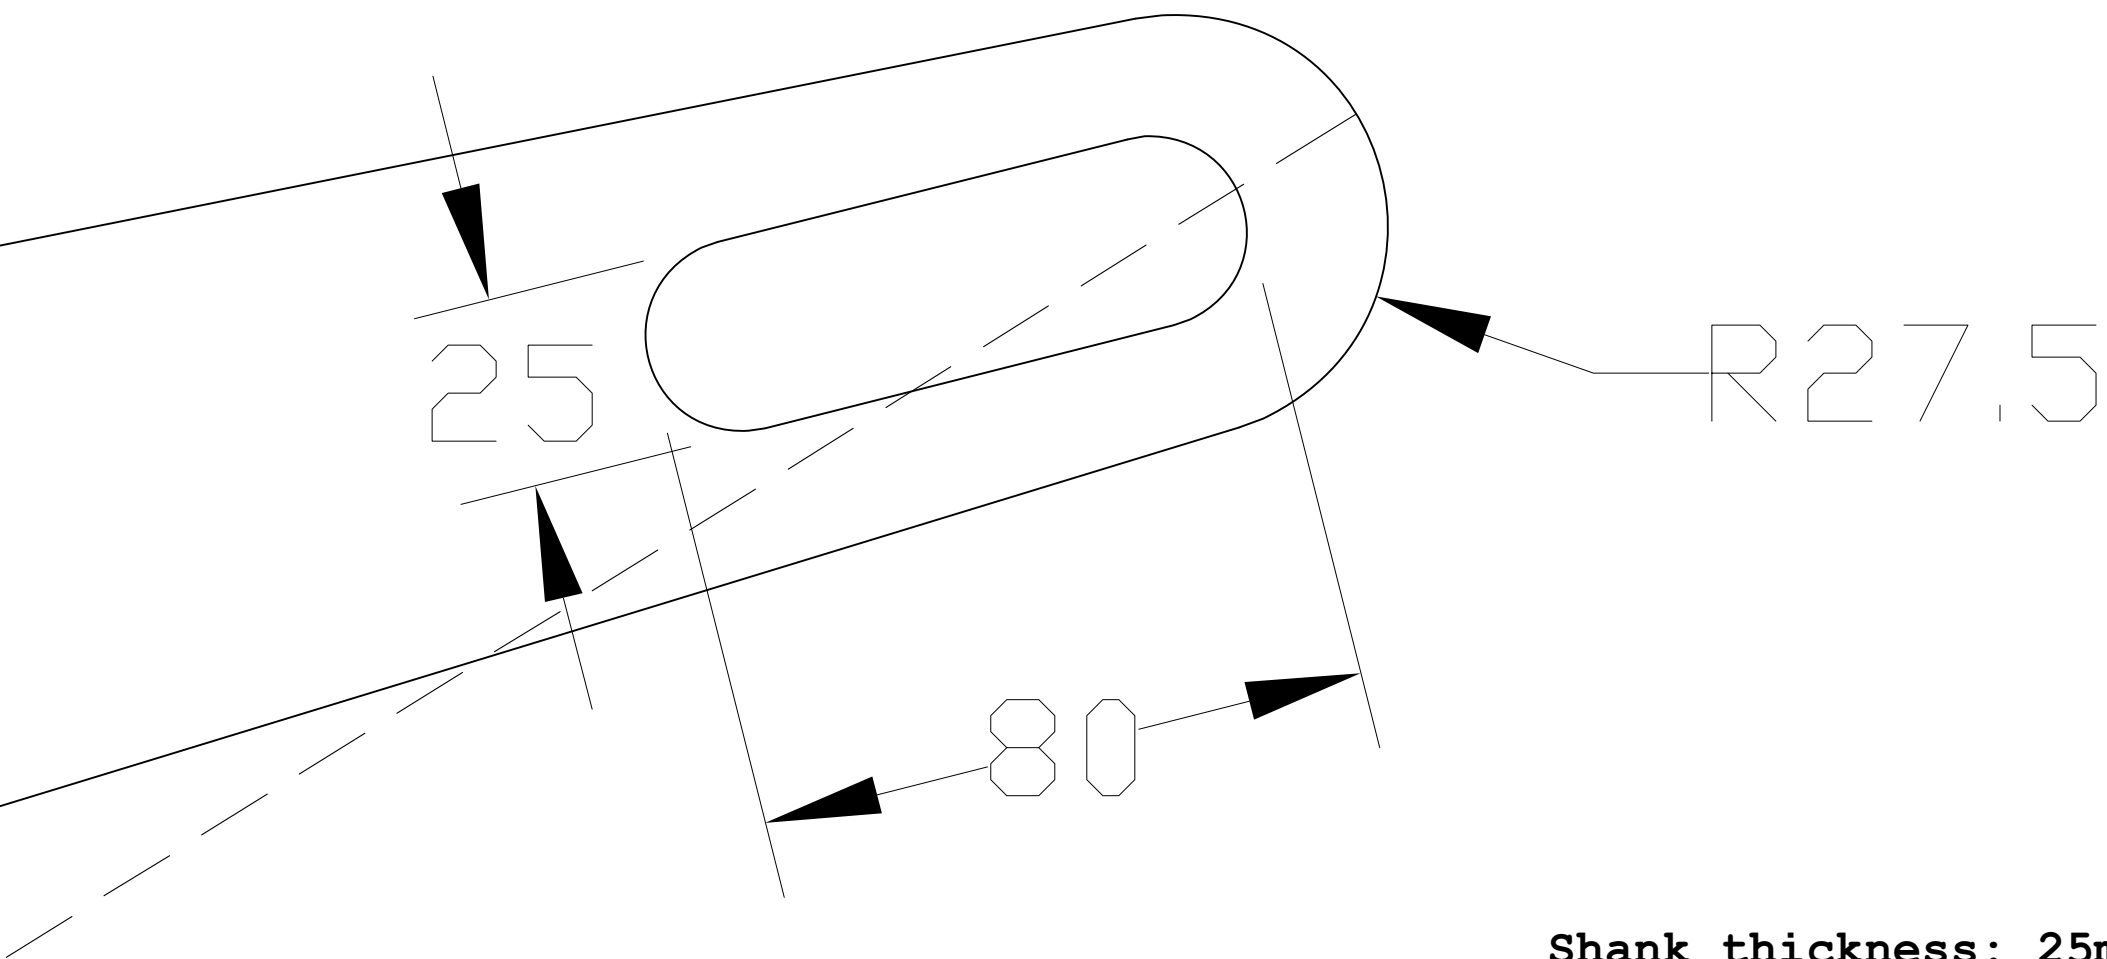

Rocna 4

Shank thickness: 6mm

Shank thickness: 8mm

Shank thickness: 10mm

Shank thickness: 12mm

Shank thickness: 16mm

Shank thickness: 16mm

Shank thickness: 16mm

Shank thickness: 20mm

Shank thickness: 20mm

Shank thickness: 25mm