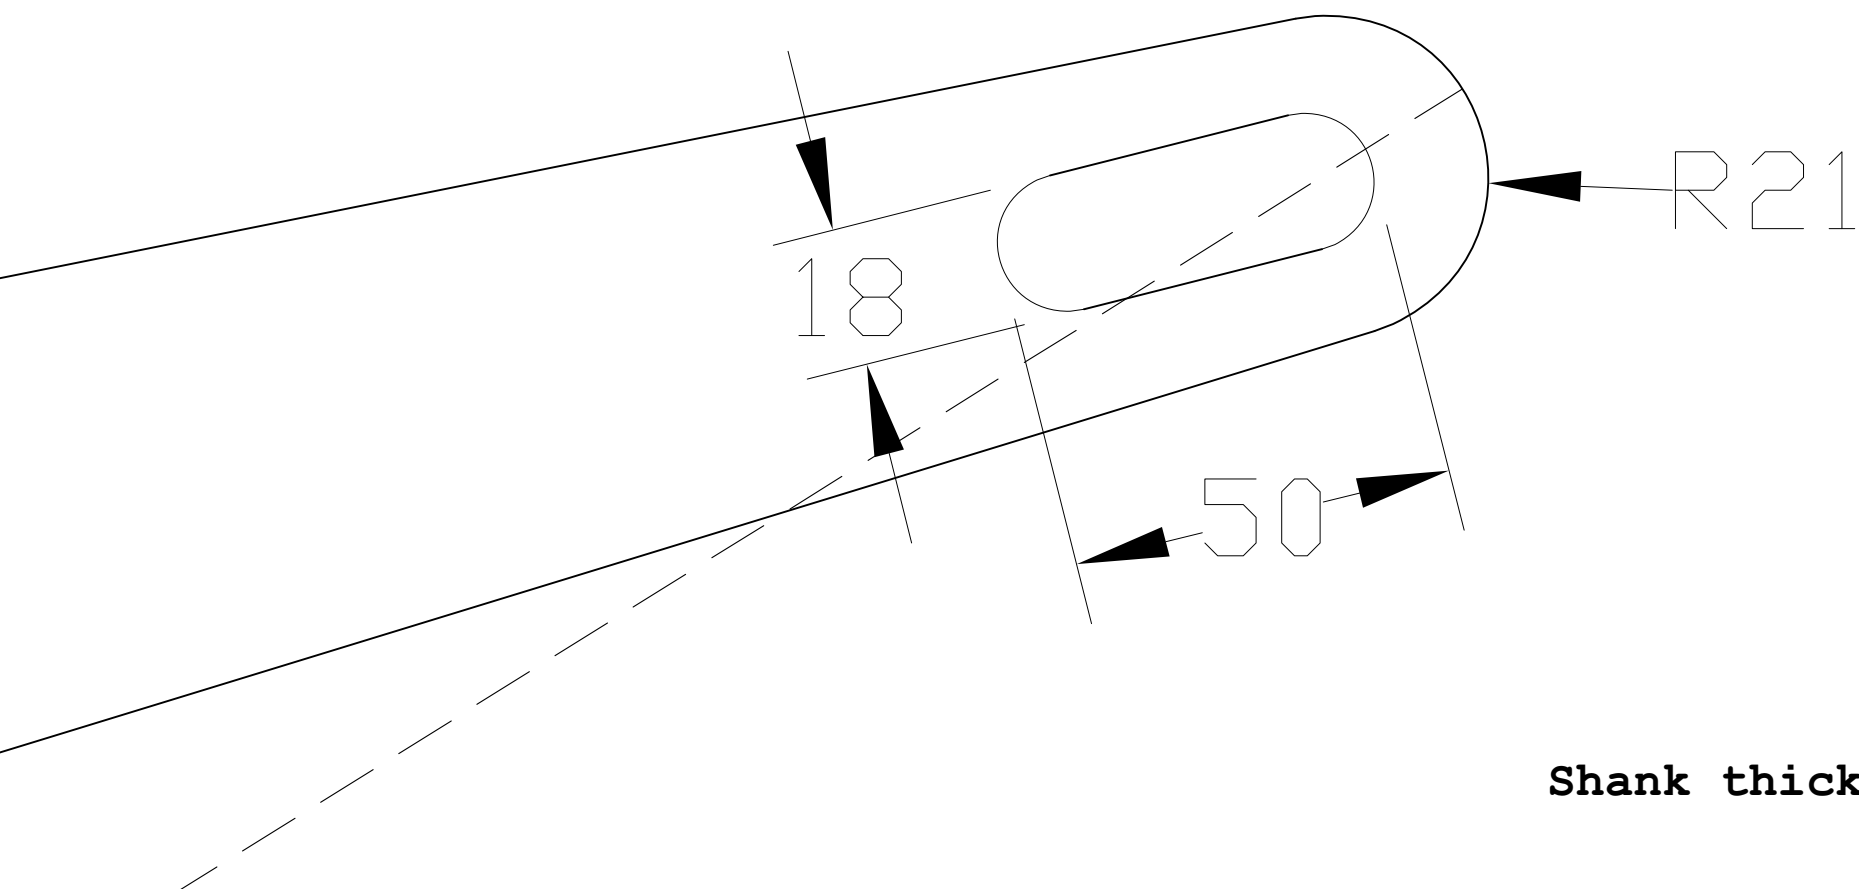

Rocna 4

Shank thickness: 6mm

Shank thickness: 8mm

Shank thickness: 10mm

Shank thickness: 12mm

Shank thickness: 16mm

Shank thickness: 16mm

Shank thickness: 16mm

Shank thickness: 20mm

Shank thickness: 20mm

Shank thickness: 25mm