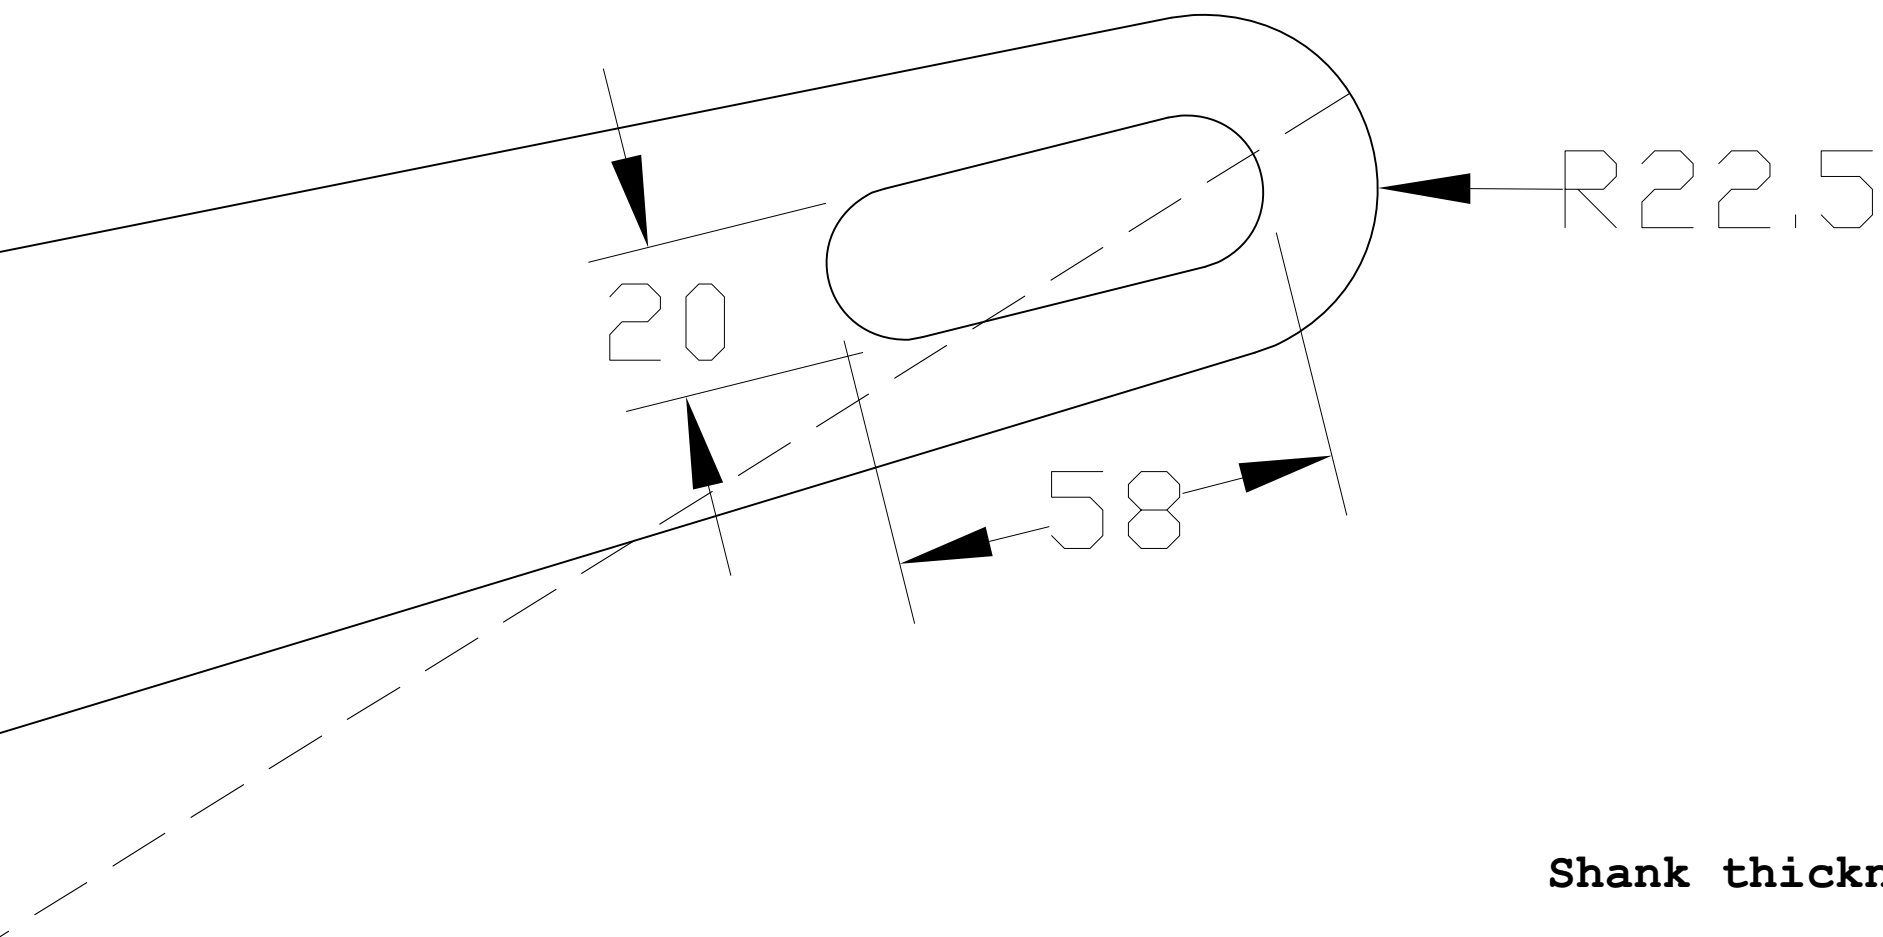

Rocna 4

Shank thickness: 6mm

Shank thickness: 8mm

Shank thickness: 10mm

Shank thickness: 12mm

Shank thickness: 16mm

Shank thickness: 16mm

Shank thickness: 16mm

Shank thickness: 20mm

Shank thickness: 20mm

Shank thickness: 25mm