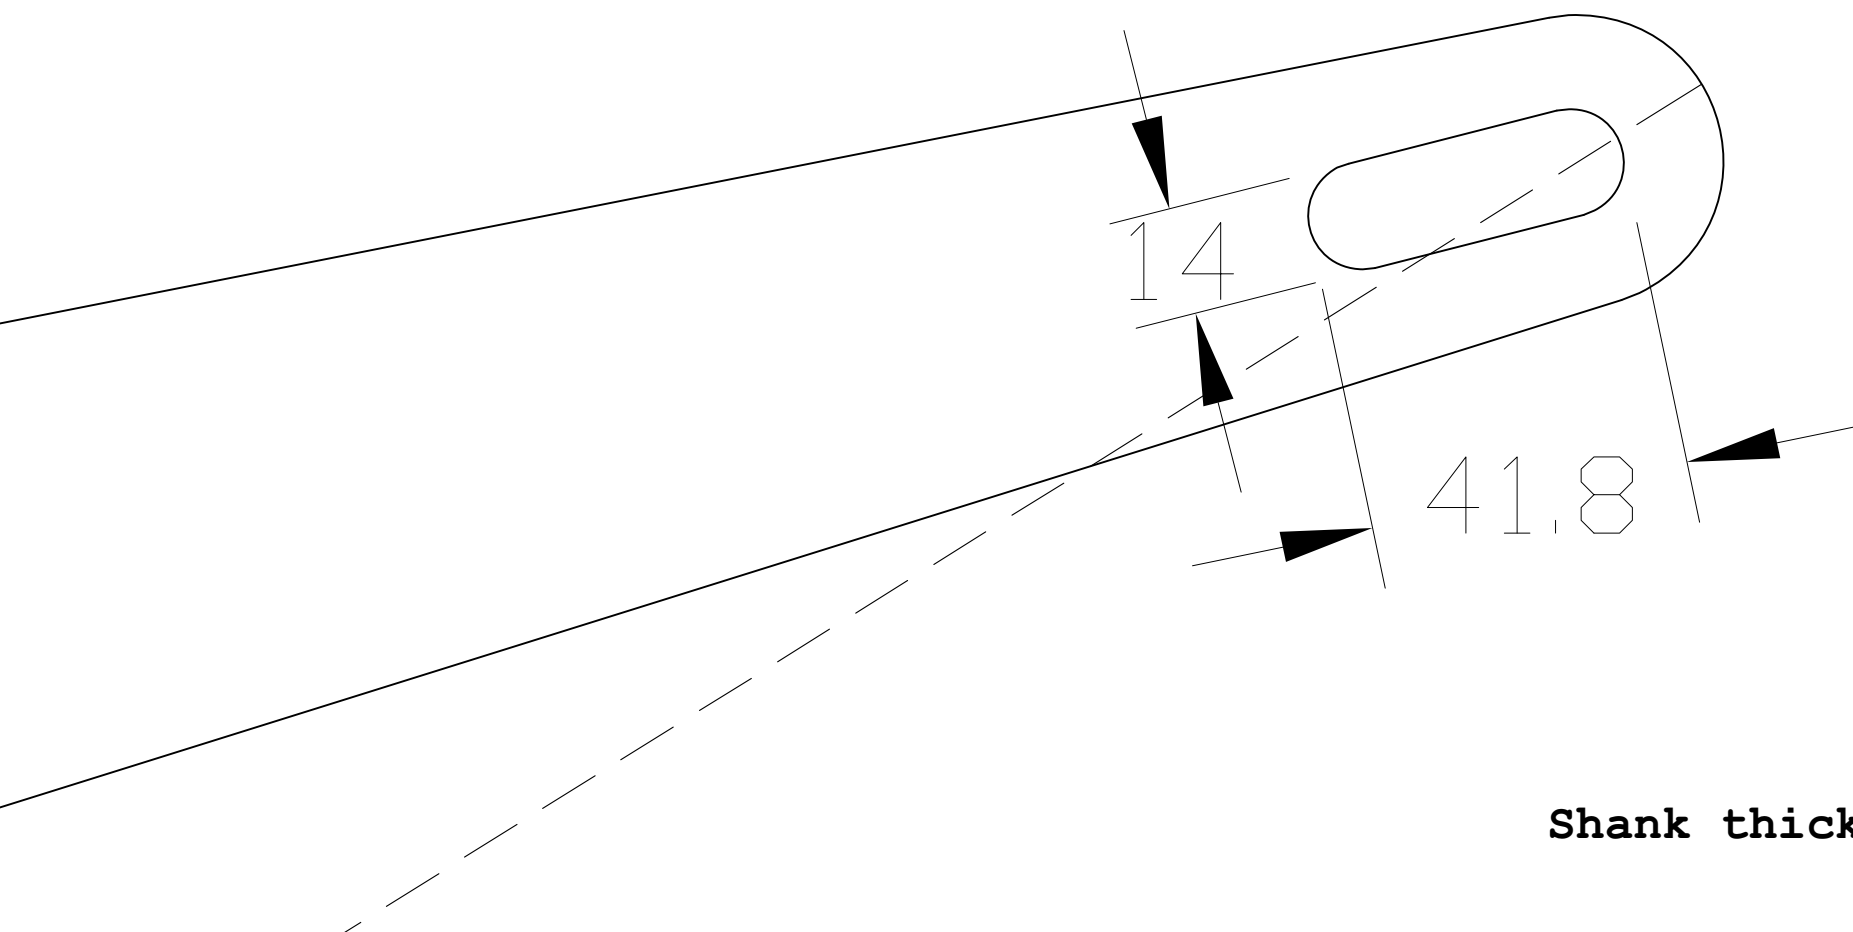

Rocna 4

Shank thickness: 6mm

Shank thickness: 8mm

Shank thickness: 10mm

Shank thickness: 12mm

Shank thickness: 16mm

Shank thickness: 16mm

Shank thickness: 16mm

Shank thickness: 20mm

Shank thickness: 20mm

Shank thickness: 25mm