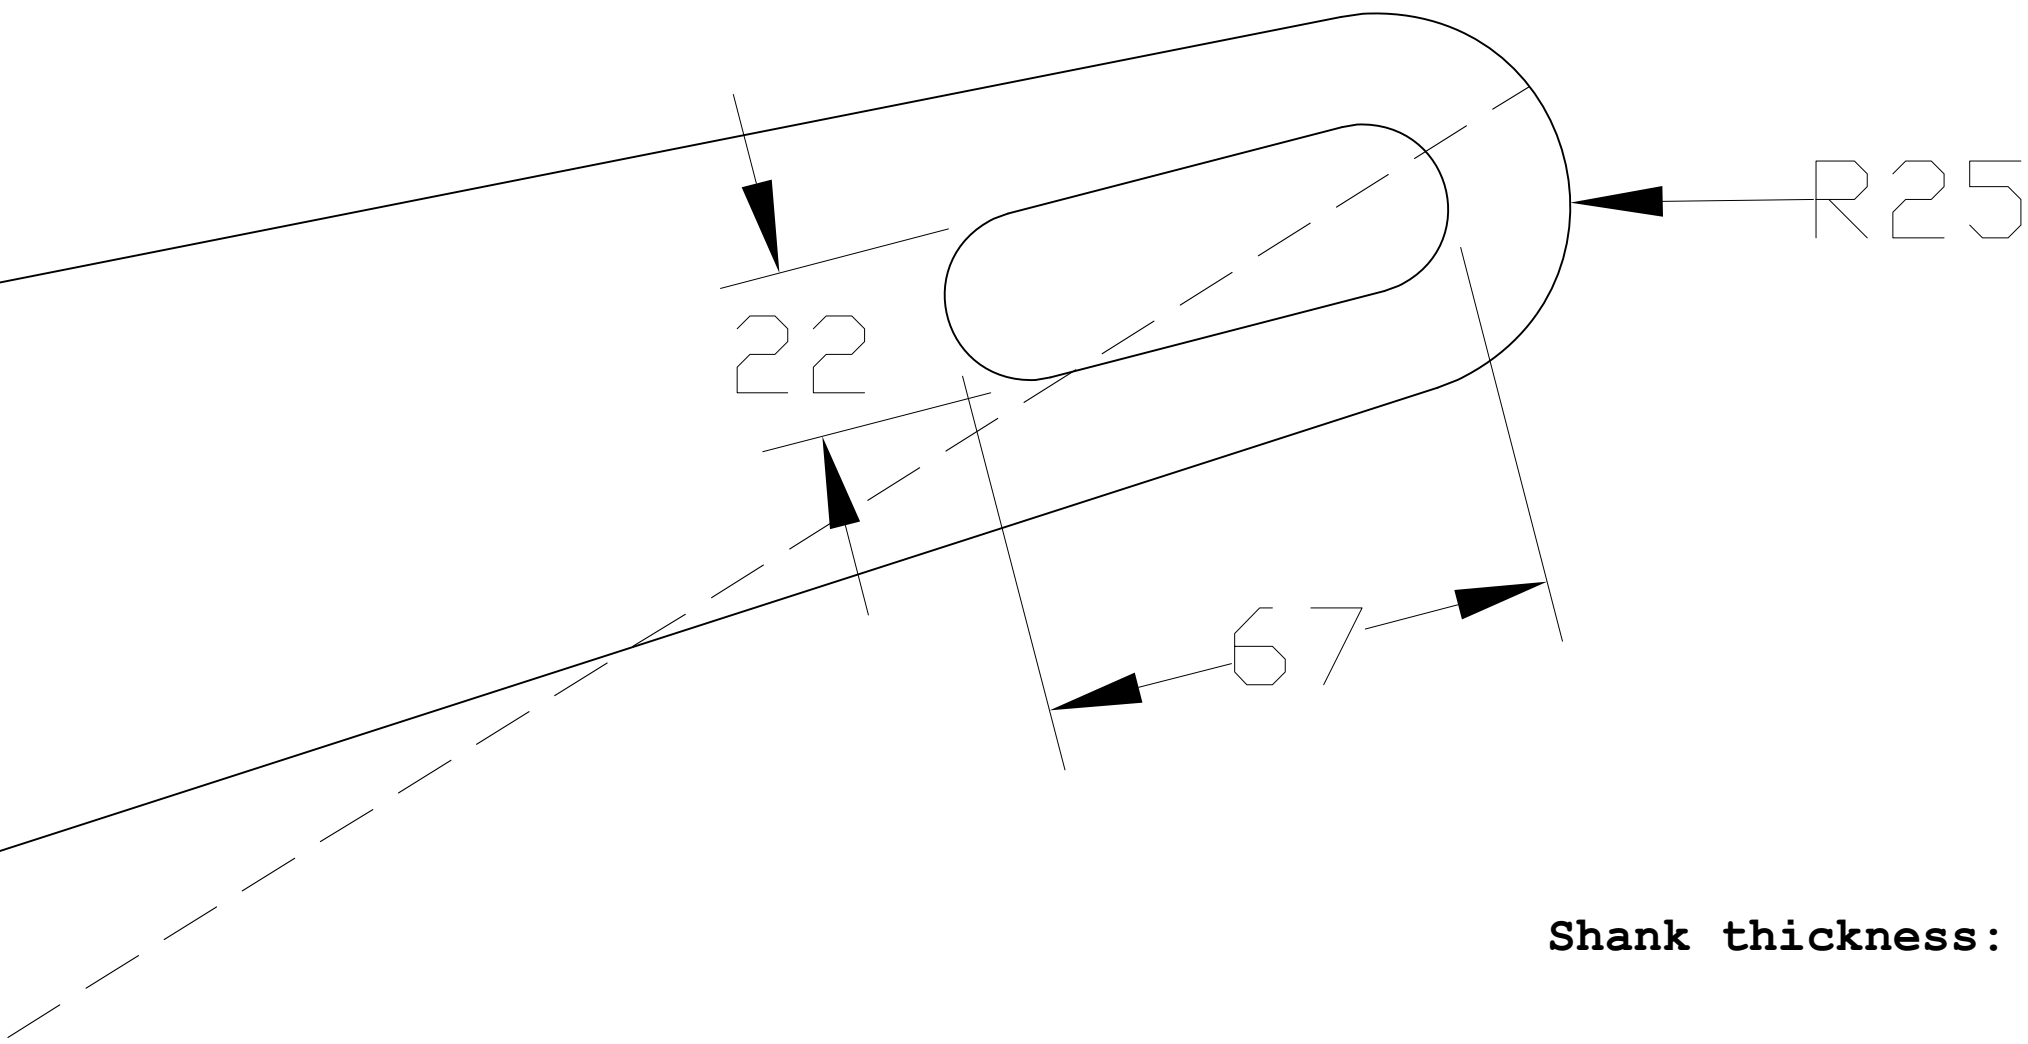

Rocna 4

Shank thickness: 6mm

Shank thickness: 8mm

Shank thickness: 10mm

Shank thickness: 12mm

Shank thickness: 16mm

Shank thickness: 16mm

Shank thickness: 16mm

Shank thickness: 20mm

Shank thickness: 20mm

Shank thickness: 25mm