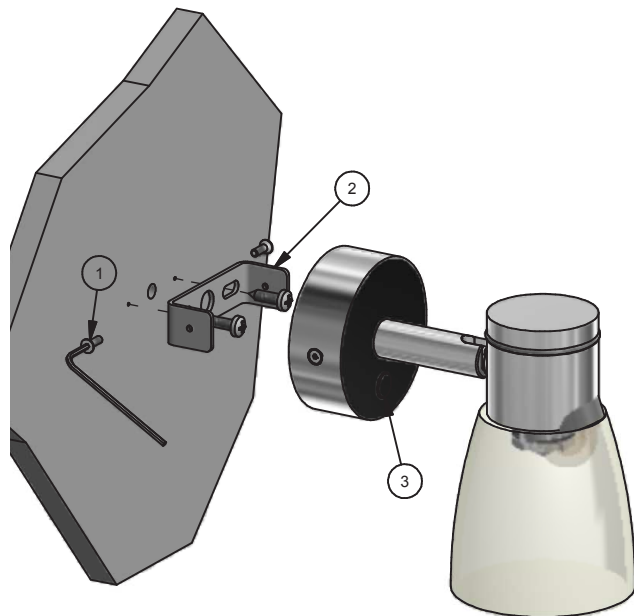

Technical details :	Flex07 / 07-1	W1-1 / W1-2	W2	ENYA	NELE / CORA	JANA	NOVA
Farbtemperatur / Colour Temp:	3.000 Kelvin (warm white)	3.000 Kelvin (warm white)	3.000 Kelvin (warm white)	3.000 Kelvin (warm white)	3.000 Kelvin (warm white)	3.000 Kelvin (warm white)	3.000 Kelvin (warm white)
zulässige Betriebstemperatur / allowable operating Temp:	-10°C...+50°C	-10°C...+50°C	-10°C...+50°C	-10°C...+50°C	-10°C...+50°C	-10°C...+50°C	-10°C...+50°C
Spannung / operating Voltage:	DC 10-30V	DC 10-30V	DC 10-30V	DC 10-30V	DC 10-30V	DC 10-30V	DC 10-30V
Strom / Current Consumption:	0,25 A @ 12V / 0,125 A @ 24V	0,25 A @ 12V / 0,125 A @ 24V	0,44 A @ 12V / 0,235 A @ 24V	0,46 A @ 12V / 0,24 A @ 24V	0,46 A @ 12V / 0,24 A @ 24V	0,46 A @ 12V / 0,24 A @ 24V	0,46 A @ 12V / 0,24 A @ 24V
Leistung / Power Consumption:	max. 3 W	max. 3 W	max. 5,5 W	max. 6 W	max. 6 W	max. 6 W	max. 6 W

prebit®
Made in Germany

Montage- und Bedienungsanleitung
Installation and User Guide
Montage- en bedieningsinstructie
Instructions d'installation et d'exploitation

R1	R2	R4
R5	Flex01	Flex02
Flex04	Flex07	W1
W2	NELE	CORA
JANA	ENYA	NOVA

prebit GmbH
Industriestr. 21
53359 Rheinbach
Germany

Tel.: +49 (0)2226 89228-0

info@prebit.de
www.prebit.de

13.04 (GB) (NL) (FR) (PL) (ES)