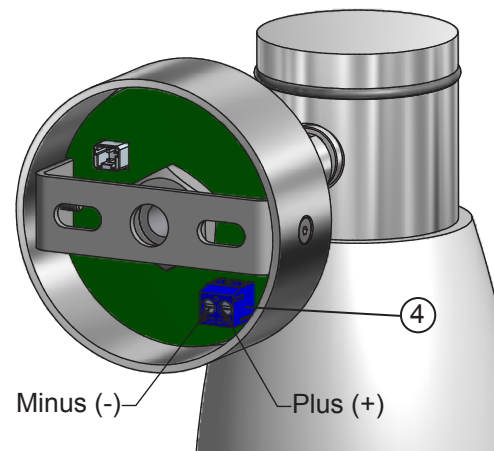

Technical details :	Flex07 / 07-1	W1-1 / W1-2	W2	ENYA	NELE / CORA	JANA	NOVA
Farbtemperatur / Colour Temp:	3.000 Kelvin (warm white)	3.000 Kelvin (warm white)	3.000 Kelvin (warm white)	3.000 Kelvin (warm white)	3.000 Kelvin (warm white)	3.000 Kelvin (warm white)	3.000 Kelvin (warm white)
zulässige Betriebstemperatur / allowable operating Temp:	-10°C...+50°C	-10°C...+50°C	-10°C...+50°C	-10°C...+50°C	-10°C...+50°C	-10°C...+50°C	-10°C...+50°C
Spannung / operating Voltage:	DC 10-30V	DC 10-30V	DC 10-30V	DC 10-30V	DC 10-30V	DC 10-30V	DC 10-30V
Strom / Current Consumption:	0,25 A @ 12V / 0,125 A @ 24V	0,25 A @ 12V / 0,125 A @ 24V	0,44 A @ 12V / 0,235 A @ 24V	0,46 A @ 12V / 0,24 A @ 24V	0,46 A @ 12V / 0,24 A @ 24V	0,46 A @ 12V / 0,24 A @ 24V	0,46 A @ 12V / 0,24 A @ 24V
Leistung / Power Consumption:	max. 3 W	max. 3 W	max. 5,5 W	max. 6 W	max. 6 W	max. 6 W	max. 6 W

prebit®
Made in Germany

Montage- und Bedienungsanleitung
Installation and User Guide
Montage- en bedieningsinstructie
Instructions d'installation et d'exploitation

R1	R2	R4
R5	Flex01	Flex02
Flex04	Flex07	W1
W2	NELE	CORA
JANA	ENYA	NOVA

prebit GmbH
Industriestr. 21
53359 Rheinbach
Germany

Tel.: +49 (0)2226 89228-0

info@prebit.de
www.prebit.de

13.04 (GB) (NL) (FR) (PL) (ES)