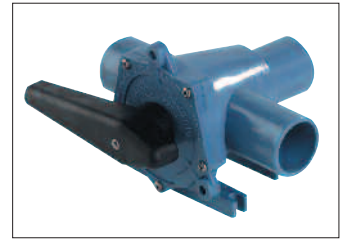

**DP9905 Deckplate White without Lid**

Qty	Containing
1	Deckring white
1	Deckseal (with 6 holes)
4	Screws
4	Nuts
4	Screws M6x40
2	M6x40 CH

**AS0521 Rocker Arm Assembly (white) comes with Valves**

Qty	Containing
1	T/A Rocker arm
1	Pivot arm
1	Rocker arm nut
1	Pivot pin
1	Hinge pin
2	Circlip large
2	Circlip small

**Bulkhead: BP0527, Thru Deck: BP0535**

AK8050

AS0511

AS0521

AS0522

AS0531

AS0561

DP9905