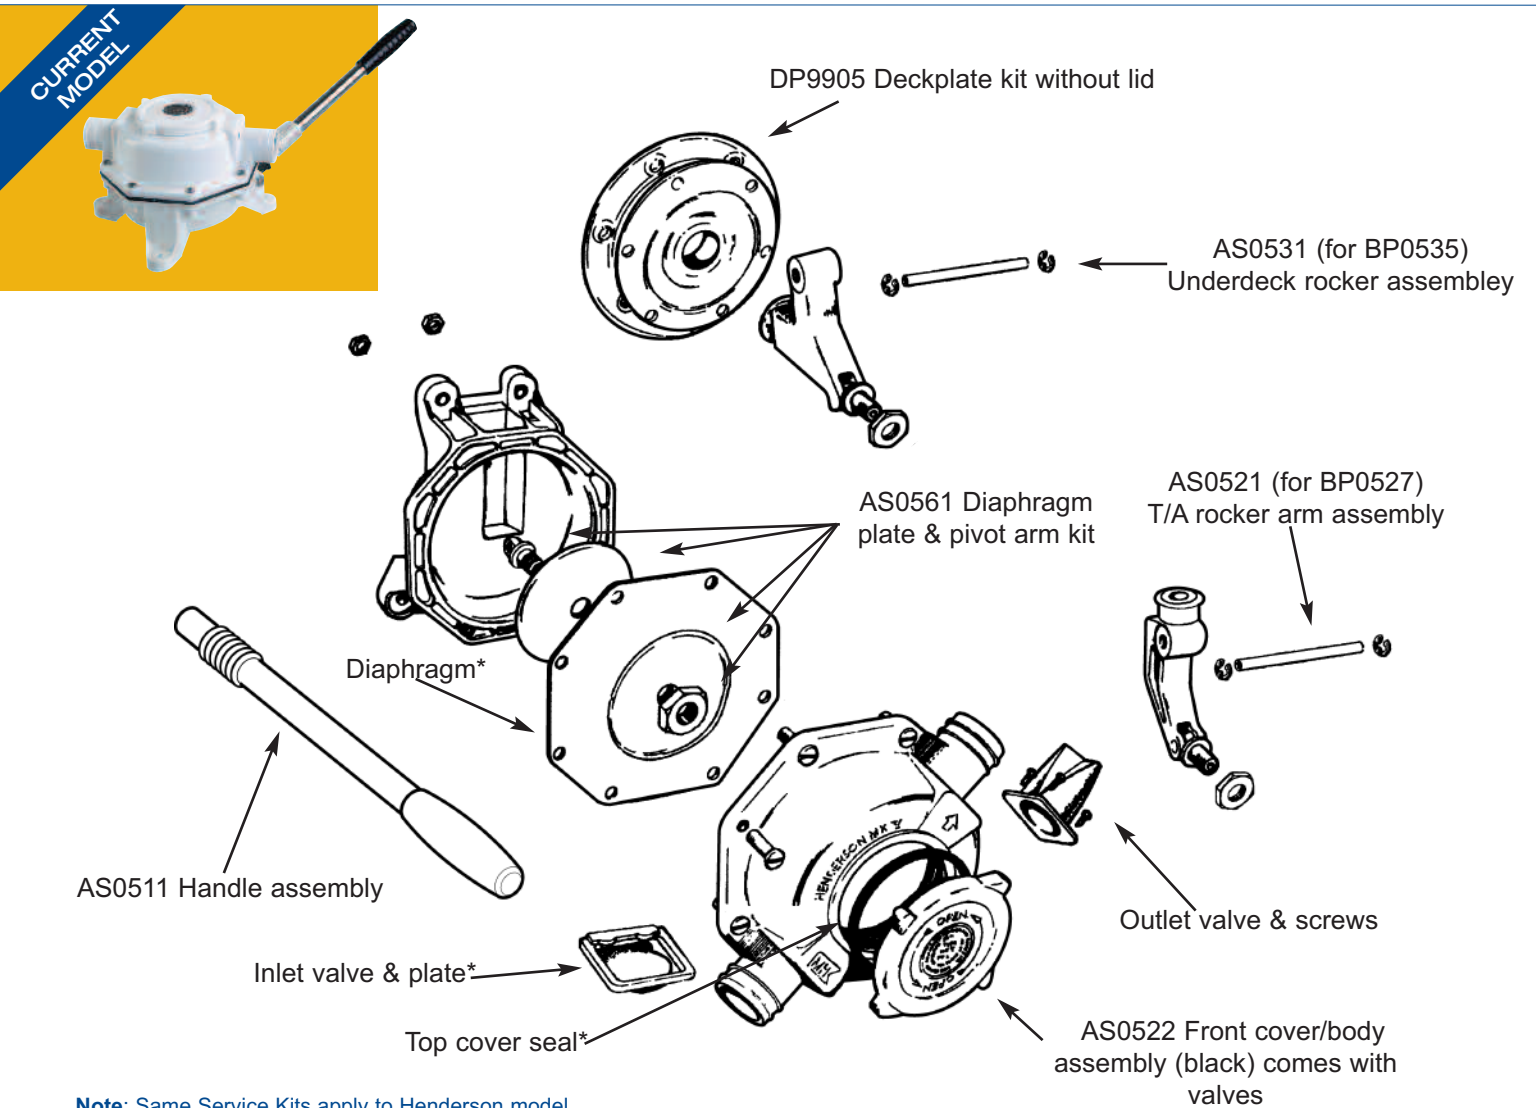

Bulkhead: BP0527, Thru Deck: BP0535

Note* Contained in Service Kit AK8050

Note: Same Service Kits apply to Henderson model

Accessories

- DP9905 Deck Ring (for BP0535 only) 2
- DV5606 1 1/2" Diverter Valve 2
- EB3488 1 1/2" Elbow 8
- YP6114 1 1/2" Y Piece 8

Service Kits

AK8050 Service Kit with Complete Set of Serviceable Parts

Qty	Containing
1	Inlet valve plate
2	Inlet valve
2	Valve screw short
1	Top cover seal
1	Diaphragm
1	Outlet valve
2	Valve screw long

AS0522 Front Cover/ Body Assembly (black) comes with Valves

Qty	Containing
1	Top cover
1	Front cover/ body (white)
1	Inlet valve plate
1	Inlet valve
2	Valve screw short
1	Top cover seal
8	Assembly screws
1	Outlet valve
2	Valve screw long

DP9905 Deckplate White without Lid

Qty	Containing
1	Deckring white
1	Deckseal (with 6 holes)
4	Screws
4	Nuts
4	Screws M6x40
2	M6x40 CH

AS0521 Rocker Arm Assembly (white) comes with Valves

Qty	Containing
1	T/A Rocker arm
1	Pivot arm
1	Rocker arm nut
1	Pivot pin
1	Hinge pin
2	Circlip large
2	Circlip small