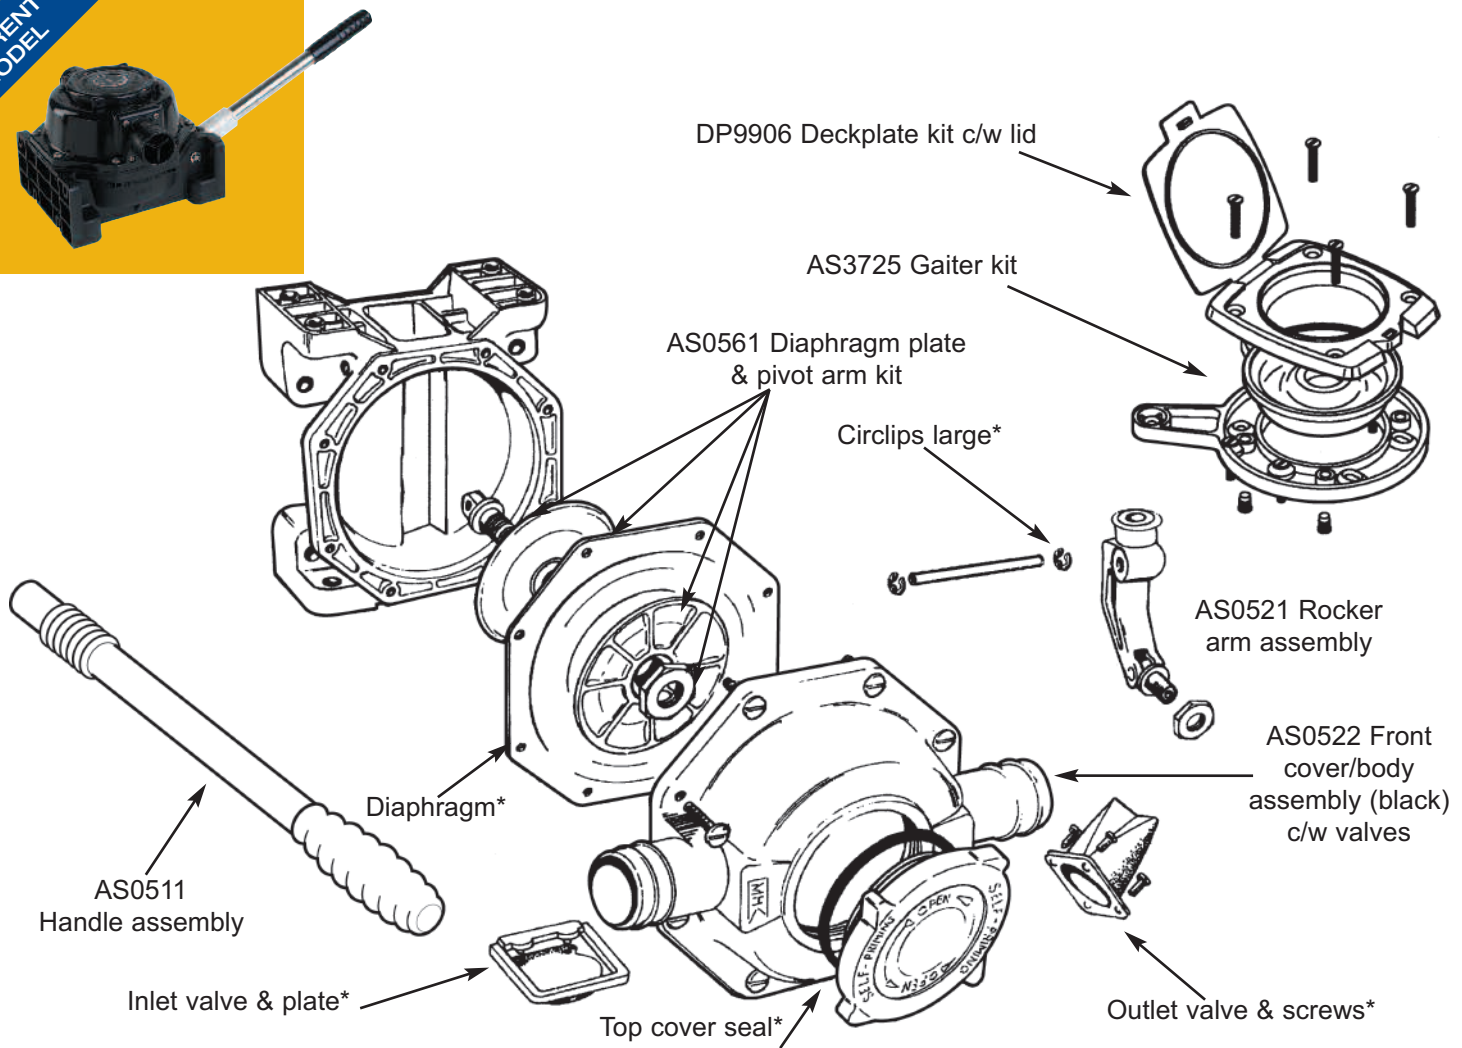

Manual Bilge Pumps

Mk 5 Universal Pump

BP0510/MH0510** - Bilge and Waste Water Transfer Pump

Note* Contained in Service Kit AK8050. **Note**** MH0510 is now discontinued