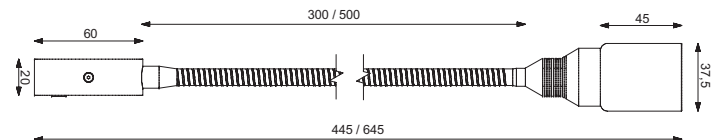

Reading light Flex 04-1

- infinitely variable dimming via the integrated Soft switch
- pleasant warm white (3.000 K) High-Power LEDs 3 x 1 W
- ready for 10 - 30 Volt DC

CG

CM

GG

228 133 05	228 133 07	228 133 09	300 mm
224 133 05	224 133 07	224 133 09	500 mm