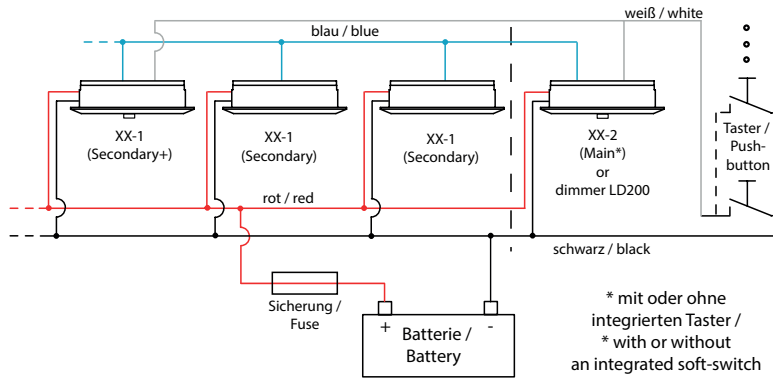

inkl. Dimmer
including dimmer

Material: Aluminium, Kunststoff
material aluminum, plastic

Durchschnittlich gesamter Lichtstrom 320 Lumen
average total light current 320 lumen

2 x EB12-1 Secondary + 1 x EB12-1 Secondary+ + EB12-2

Beispiel: Kombination mit 1 x EB12-2 Main + 2 x EB12-1 Secondary + 1 x EB12-1 Secondary+

Example combination with 1 x EB12-2 Main + 2 x EB12-1 Secondary + 1 x EB12-1 Secondary+

3 x EB12-1 Secondary + 1 x EB12-2