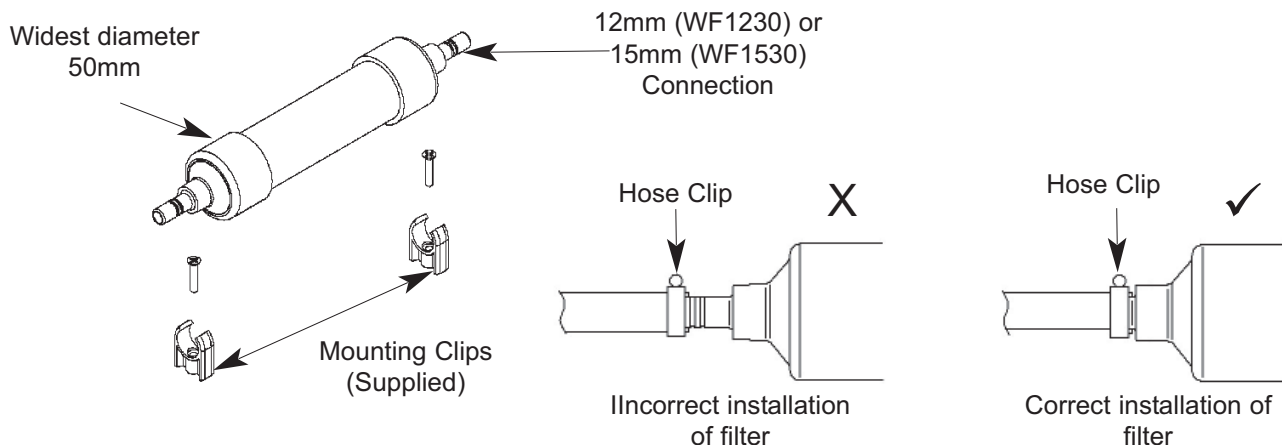

Application

Aquasource Clear is a silverised carbon filter which provides fresh clear drinking, helping remove bad tastes and odours. It also boasts the following;

- Silverised carbon filter inhibits bacteria growth.
- Is suitable for caravans and boats (maximum working pressure is 4 bar/ 60 PSI).
- No maintenance is required.
- Aquasource Clear filters have grooved 12mm (WF1230) or grooved 15mm (WF1530), inlet/outlet for use with various pipe systems, see Plumbing Guide below.
- Supplied with mounting clips for wall mounting.
- Slim and compact for installing in confined spaces.
- Simple installation.

Installation

1. Select a location for the filter and cut the hose/ pipe to the appropriate size.
2. Take end caps off filter and push one end into each connector taking care that the water will flow in the direction of the arrow.
3. If you wish to fix the filter to the wall, use the mounting clips and screws provided.
4. When the filter is installed allow water to run through it for around 30 seconds to flush out any black loose particles until water runs clear.
5. Write the date of installation in the space provided to enable you to remember when to change it.
6. Your filter is now ready for use.

Warnings

Do not allow the filter to stay in your system for more than one year. (The recommended usage for the Aquasource Clear Filter is one season or 4500 litres, whichever is shorter)

Plumbing Guide

Pipe System Used	Fittings required	Model No.
12mm semi-rigid	Connects directly using Whale Quick Connect 12mm fittings	WF1230
15mm semi-rigid	Connects directly using Whale Quick Connect 15mm fittings	WF1530
3/8" (10mm) bore flexible hose	Stainless steel hose clips	WF1230
1/2" (13mm) bore flexible hose	Stainless steel hose clips	WF1530